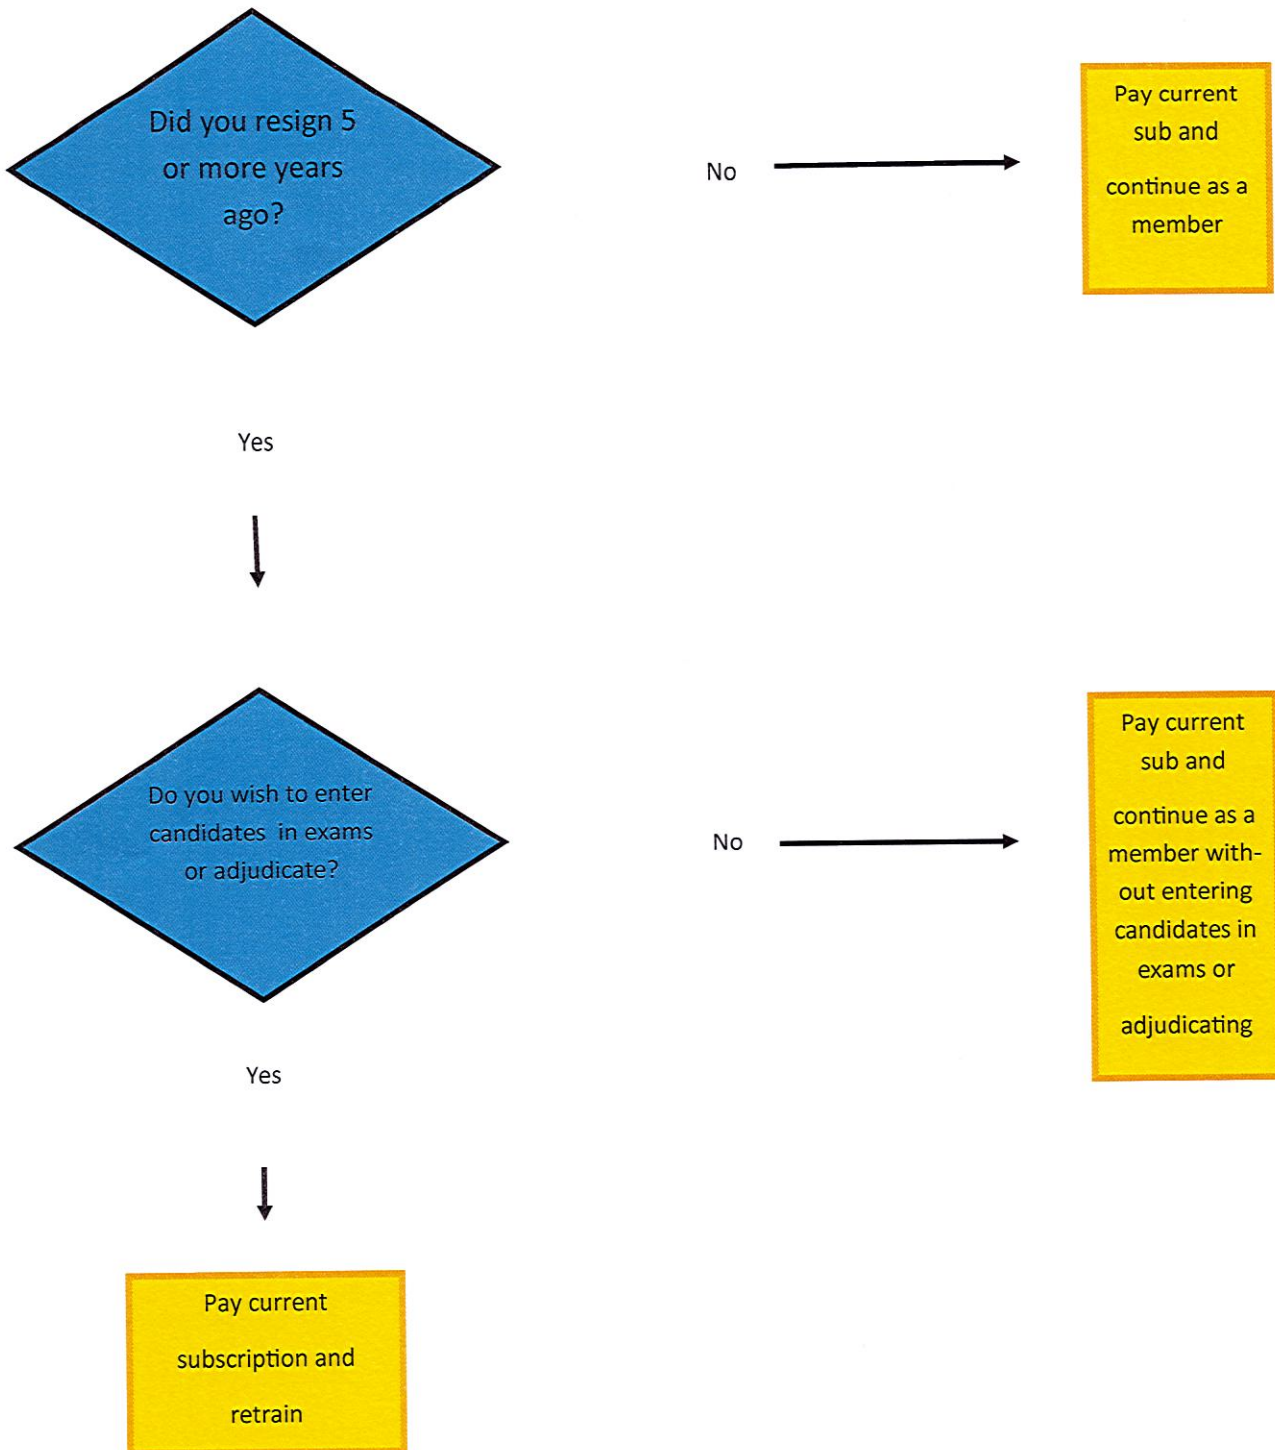

A Use this flow chart if you have resigned from the Academy

Use flowchart B if your membership has simply lapsed through not paying your subscription

Retraining requirements are available on request and will vary depending on your particular circumstances.

B Use this flow chart if your membership has **lapsed**

Use flow chart A if you resigned

Membership **lapses** if you do not pay your subscription

Member = Passed all exams and attained diploma

Student Member = Passed grade 5