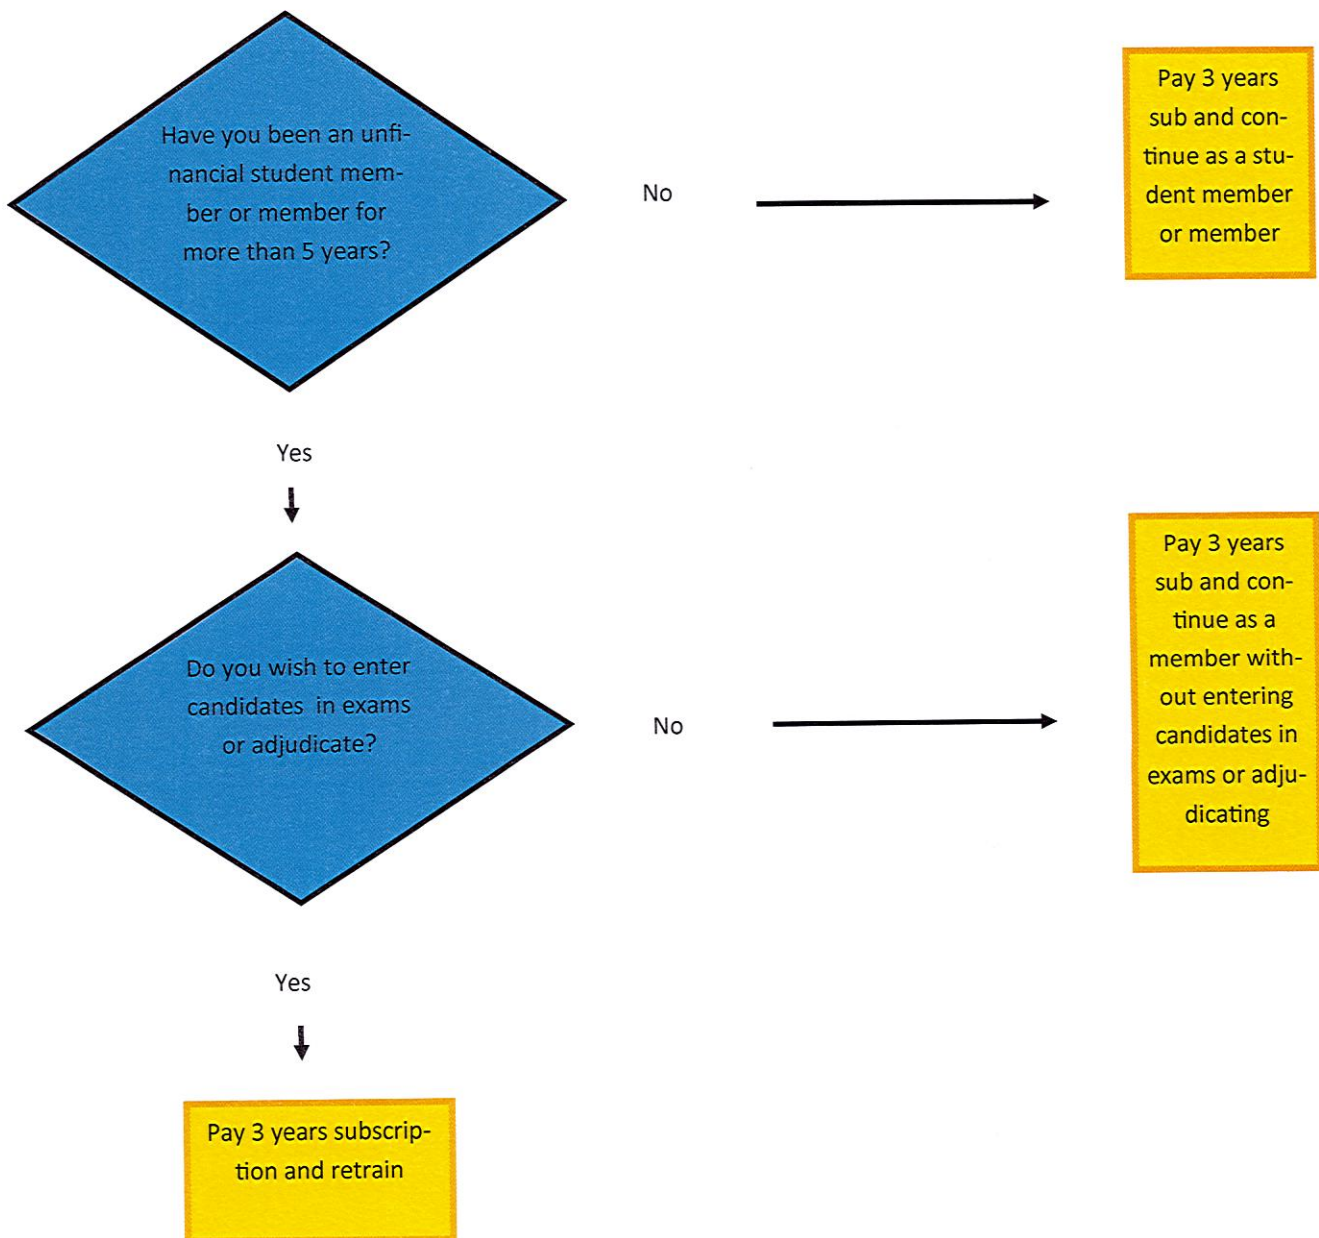

A Use this flow chart if you have resigned from the Academy

Use flowchart B if your membership has simply lapsed through not paying your subscription

Retraining requirements are available on request and will vary depending on your particular circumstances.

B Use this flow chart if your membership has **lapsed**

Use flow chart A if you resigned

Membership **lapses** if you do not pay your subscription

Member = Passed all exams and attained diploma

Student Member = Passed grade 5